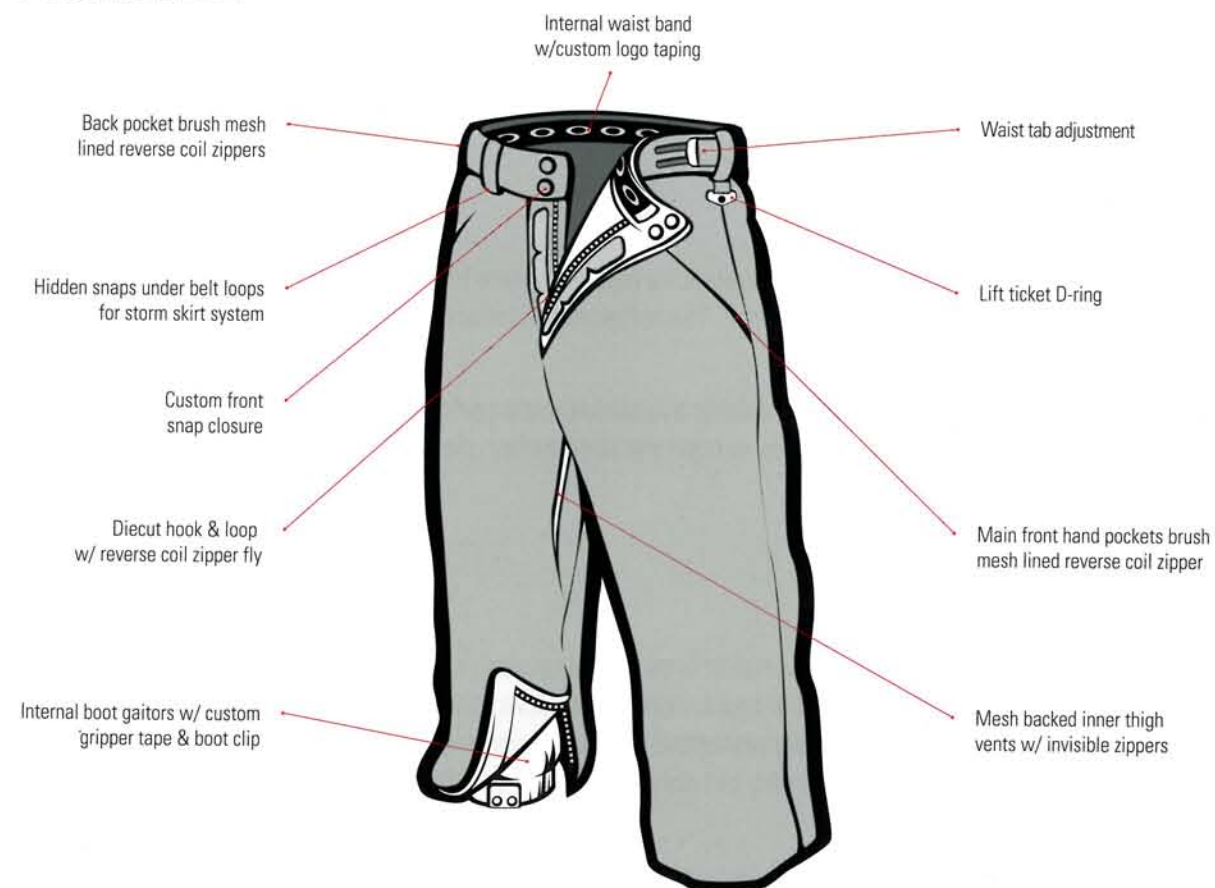

MEN'S WEBBED BELTS			
	S/M	-	L/XL
US/UK	38 MAX	-	40 MAX
INT'L	51 MAX	-	54 MAX

MEN'S BUCKLE BELTS				
	S	M	L	XL
US/UK	28 - 32	32 - 36	34 - 38	38 - 42
INT'L	32 - 40	40 - 48	44 - 51	51 - 57
INT'L	71 - 81 CM	81 - 91 CM	91 - 97 CM	97 - 107 CM

ACCESSORIES (CONT.)

MEN'S GOLF GLOVES						
S	M	CADET M	M/L	CADET M/L	L	CADET L
7	8	-	-	-	9	10

MEN'S SNOW GLOVES					
XS	S	M	L	XL	XXL
6	7	8	9	10	11

JACKET TECHNOLOGY

PANT TECHNOLOGY

WOMEN'S SIZING CHARTS

APPAREL