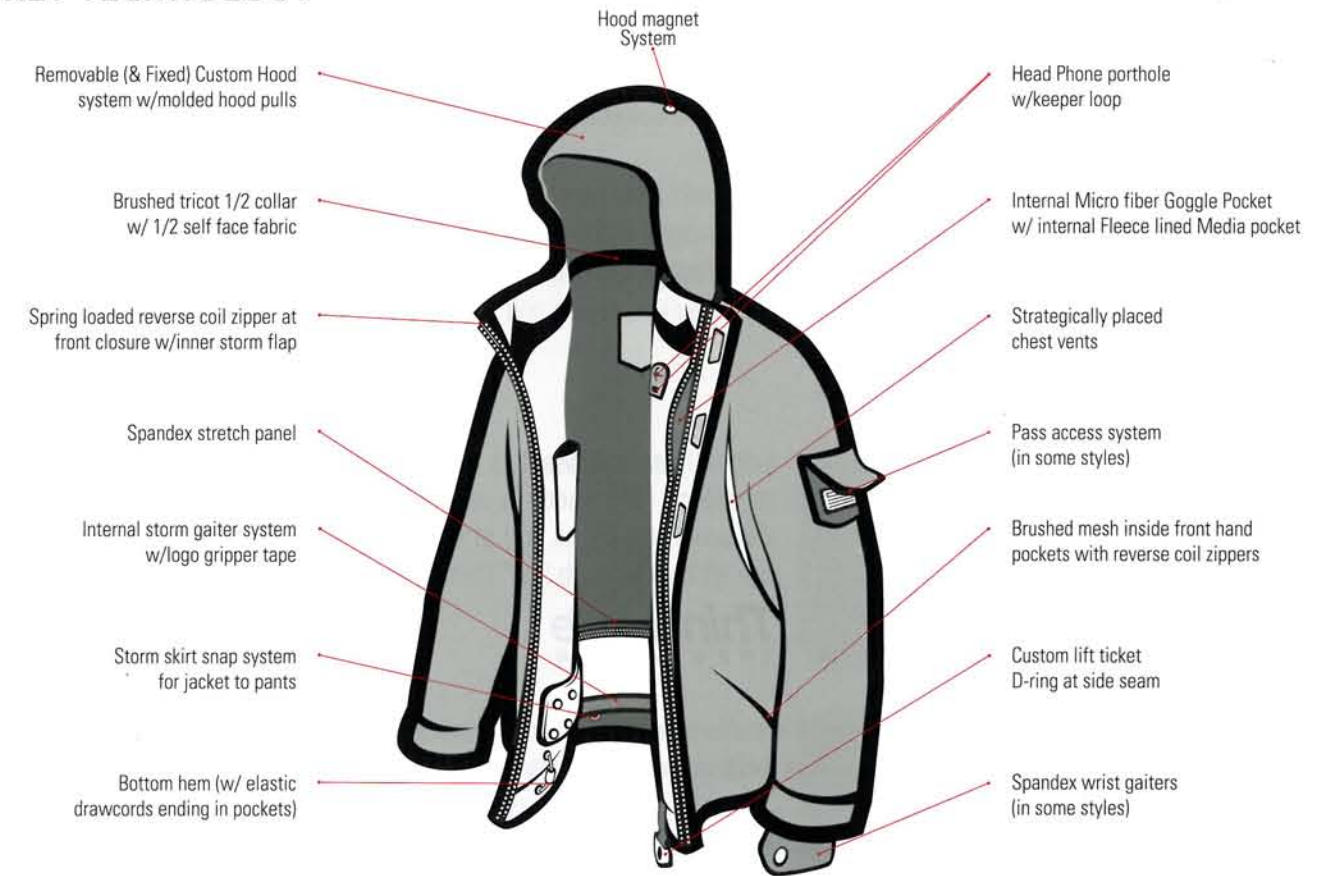

JACKET TECHNOLOGY